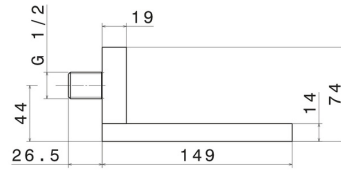

TECHNICAL DRAWING