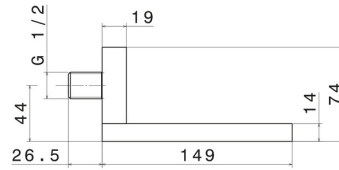

TECHNICAL DRAWING