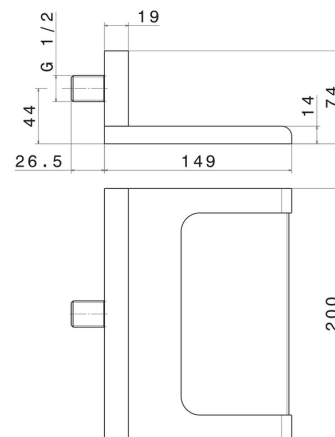

## 207.01.014

Brass waterfall spout, open version - finish Matt White

### TECHNICAL DRAWING

---

**207.01.014**

Brass waterfall spout, open version - finish Matt White