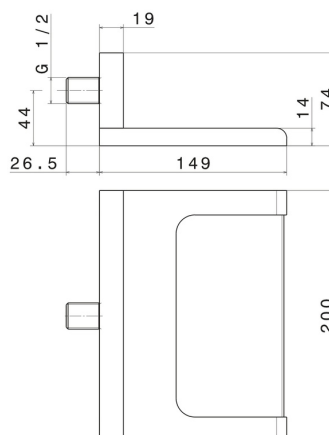

207.01.093

Brass waterfall spout, open version - finish Matt Black

FEATURES

Material	Brass
Installation	Wall mounted
Spray modes / Jets	Waterfall jet

TECHNICAL DRAWING

207.01.093

Brass waterfall spout, open version - finish Matt Black