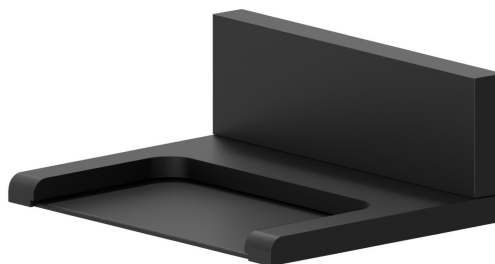

207.01.093

Brass waterfall spout, open version - finish Matt Black

FEATURES

Material	Brass
Installation	Wall mounted
Spray modes / Jets	Waterfall jet

TECHNICAL DRAWING

207.01.093

Brass waterfall spout, open version - finish Matt Black