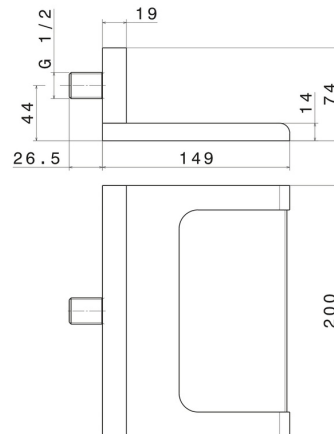

207.21.018

Brass waterfall spout, open version - finish Chrome

FEATURES

Material	Brass
Installation	Wall mounted
Spray modes / Jets	Waterfall jet

TECHNICAL DRAWING

207.21.018

Brass waterfall spout, open version - finish Chrome