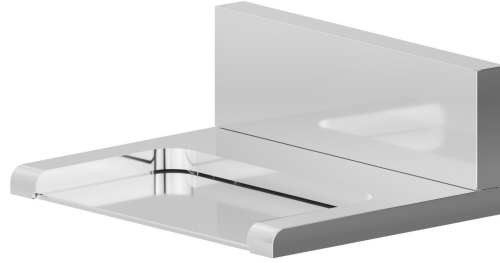

207.21.018

Brass waterfall spout, open version - finish Chrome

FEATURES

Material	Brass
Installation	Wall mounted
Spray modes / Jets	Waterfall jet

TECHNICAL DRAWING

207.21.018

Brass waterfall spout, open version - finish Chrome