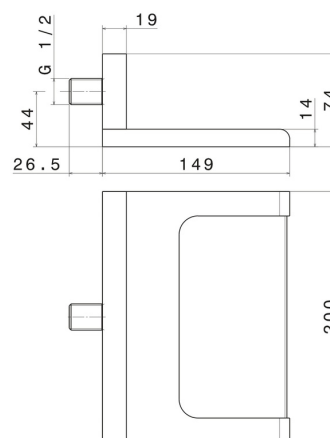

### TECHNICAL DRAWING

---

**207.47.083**

Brass waterfall spout, open version - finish Groove Bronze