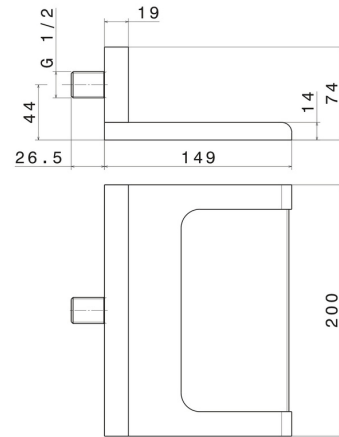

207.58.061

Brass waterfall spout, open version - finish PVD Copper Bronze

PVD Copper Bronze

FEATURES

Material
Installation
Spray modes / Jets

Brass
Wall mounted
Waterfall jet

TECHNICAL DRAWING

207.58.061