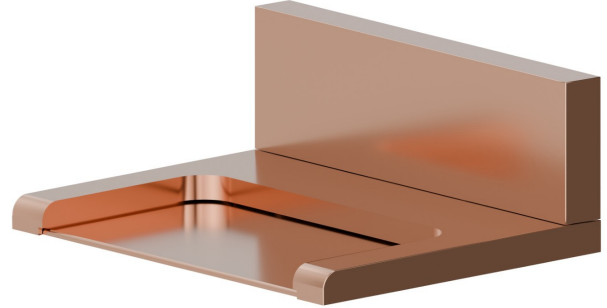

207.58.061

Brass waterfall spout, open version - finish PVD Copper Bronze

PVD Copper Bronze

FEATURES

Material
Installation
Spray modes / Jets

Brass
Wall mounted
Waterfall jet

TECHNICAL DRAWING

207.58.061

Brass waterfall spout, open version - finish PVD Copper Bronze

AVAILABLE FINISHES

58.061

PVD Copper Bronze

01.014

finish Matt White

01.093

finish Matt Black