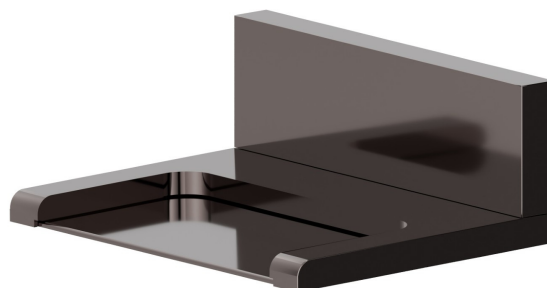

## 207.58.063

Brass waterfall spout, open version - finish PVD Gun Metal

### FEATURES

---

Material	<b>Brass</b>
Installation	<b>Wall mounted</b>
Spray modes / jets	<b>Waterfall jet</b>

### TECHNICAL DRAWING

---

**207.58.063**

Brass waterfall spout, open version - finish PVD Gun Metal