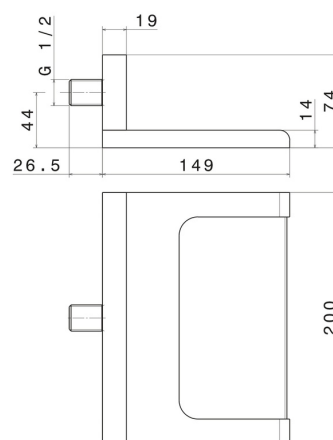

## 207.58.063

Brass waterfall spout, open version - finish PVD Gun Metal

### TECHNICAL DRAWING

---

**207.58.063**

Brass waterfall spout, open version - finish PVD Gun Metal