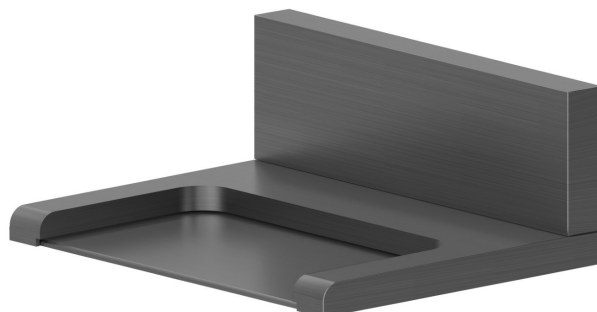

207.59.064

Brass waterfall spout, open version - finish PVD Brushed Gun Metal

PVD Brushed Gun Metal

FEATURES

Material
Installation
Spray modes / Jets

Brass
Wall mounted
Waterfall jet

TECHNICAL DRAWING

207.59.064

Brass waterfall spout, open version - finish PVD Brushed Gun Metal

AVAILABLE FINISHES

59.064

PVD Brushed Gun Metal

01.014

finish Matt White

01.093

finish Matt Black