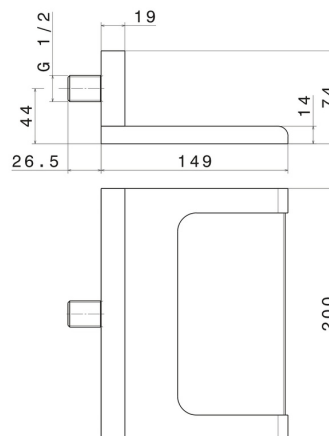

207.59.064

Brass waterfall spout, open version - finish PVD Brushed Gun Metal

PVD Brushed Gun Metal

FEATURES

Material
Installation
Spray modes / Jets

Brass
Wall mounted
Waterfall jet

TECHNICAL DRAWING

207.59.064