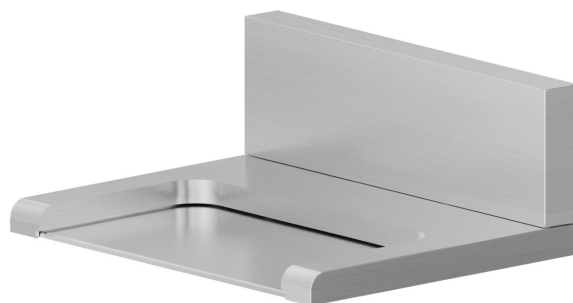

207.59.066

Brass waterfall spout, open version - finish PVD Brushed steel

PVD Brushed steel

FEATURES

Material

Brass

Installation

Wall mounted

Spray modes / Jets

Waterfall jet

TECHNICAL DRAWING

207.59.066

Brass waterfall spout, open version - finish PVD Brushed steel

AVAILABLE FINISHES

59.066

PVD Brushed steel