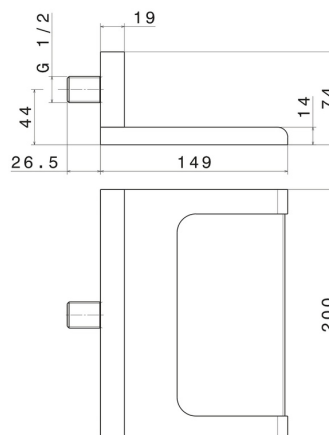

207.59.066

Brass waterfall spout, open version - finish PVD Brushed steel

PVD Brushed steel

FEATURES

Material

Brass

Installation

Wall mounted

Spray modes / Jets

Waterfall jet

TECHNICAL DRAWING

207.59.066

Brass waterfall spout, open version - finish PVD Brushed steel

AVAILABLE FINISHES

59.066

PVD Brushed steel