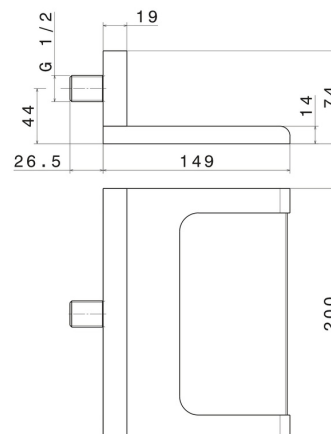

207.59.067

Brass waterfall spout, open version - finish PVD Brushed Copper Bronze

PVD Brushed Copper Bronze

FEATURES

Material
Installation
Spray modes / Jets

Brass
Wall mounted
Waterfall jet

TECHNICAL DRAWING

207.59.067

Brass waterfall spout, open version - finish PVD Brushed Copper Bronze

AVAILABLE FINISHES

59.067

PVD Brushed Copper Bronze

01.014

finish Matt White

01.093