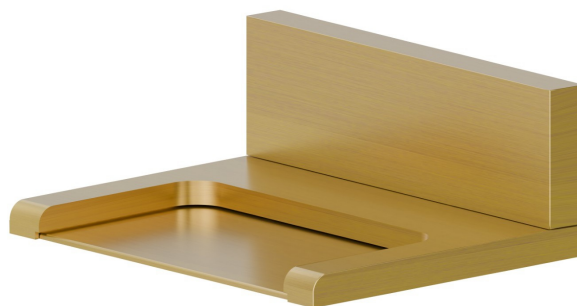

## 207.59.097

Brass waterfall spout, open version - finish PVD Brushed Gold

PVD Brushed Gold

### FEATURES

---

Material  
Installation  
Spray modes / Jets

**Brass**  
**Wall mounted**  
**Waterfall jet**

### TECHNICAL DRAWING

---

**207.59.097**

Brass waterfall spout, open version - finish PVD Brushed Gold