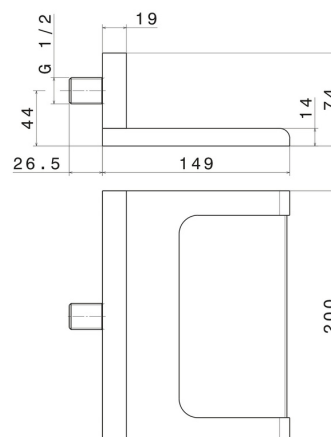

### TECHNICAL DRAWING

---

**207.59.097**

Brass waterfall spout, open version - finish PVD Brushed Gold