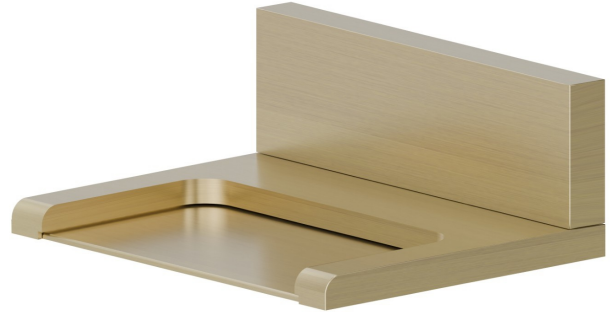

## 207.59.098

Brass waterfall spout, open version - finish PVD Brushed Pale Gold

PVD Brushed Pale Gold

### FEATURES

---

Material

**Brass**

Installation

**Wall mounted**

Spray modes / Jets

**Waterfall jet**

### TECHNICAL DRAWING

---

**207.59.098**

Brass waterfall spout, open version - finish PVD Brushed Pale Gold