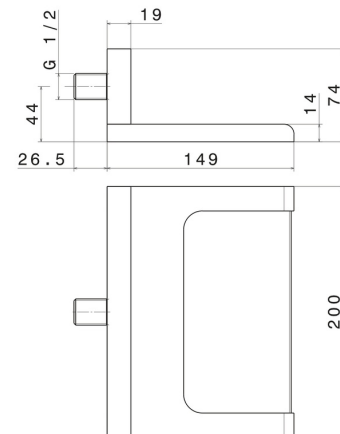

### TECHNICAL DRAWING

---

**207.59.098**

Brass waterfall spout, open version - finish PVD Brushed Pale Gold