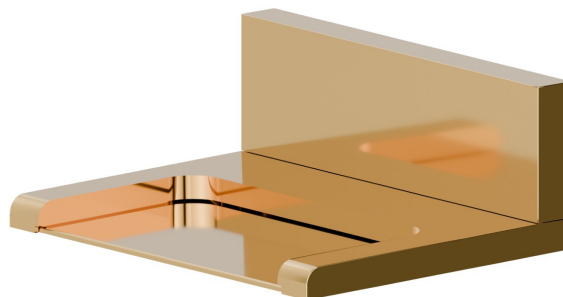

207.61.020

Brass waterfall spout, open version - finish PVD Glossy Gold

FEATURES

Material	Brass
Installation	Wall mounted
Spray modes / Jets	Waterfall jet

TECHNICAL DRAWING

207.61.020

Brass waterfall spout, open version - finish PVD Glossy Gold

AVAILABLE FINISHES

61.020

PVD Glossy Gold

01.014

finish Matt White

01.093

finish Matt Black

21.018