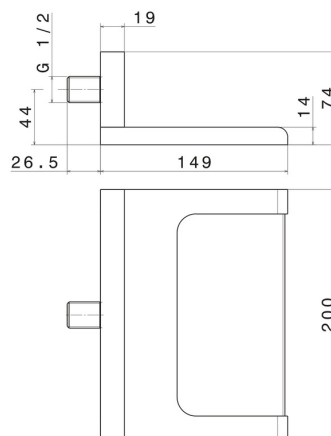

207.61.020

Brass waterfall spout, open version - finish PVD Glossy Gold

FEATURES

Material	Brass
Installation	Wall mounted
Spray modes / Jets	Waterfall jet

TECHNICAL DRAWING

207.61.020

Brass waterfall spout, open version - finish PVD Glossy Gold