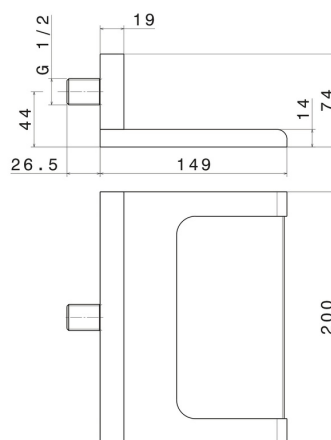

207.M0.070

Brass waterfall spout, open version - finish Titanium Satin

FEATURES

| | |
|--------------------|----------------------|
| Material | Brass |
| Installation | Wall mounted |
| Spray modes / Jets | Waterfall jet |

TECHNICAL DRAWING

207.M0.070

Brass waterfall spout, open version - finish Titanium Satin

AVAILABLE FINISHES

M0.070

Titanium Satin

01.014

finish Matt White