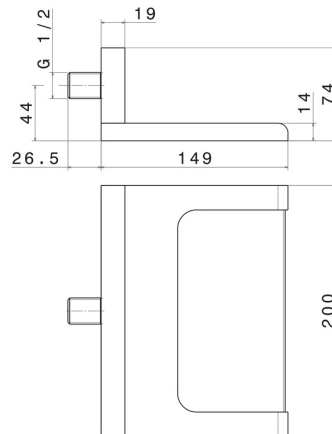

TECHNICAL DRAWING