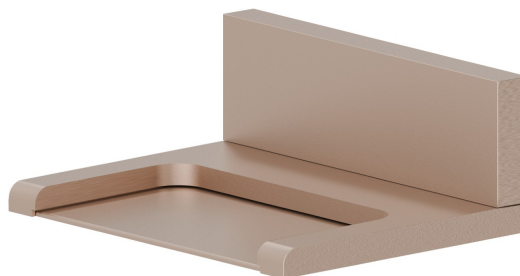

207.M0.072

Brass waterfall spout, open version - finish Copper Satin

FEATURES

Material
Installation
Spray modes / Jets

Brass
Wall mounted
Waterfall jet

TECHNICAL DRAWING

207.M0.072

Brass waterfall spout, open version - finish Copper Satin

AVAILABLE FINISHES

M0.072

Copper Satin

01.014

finish Matt White

01.093

finish Matt Black

21.018