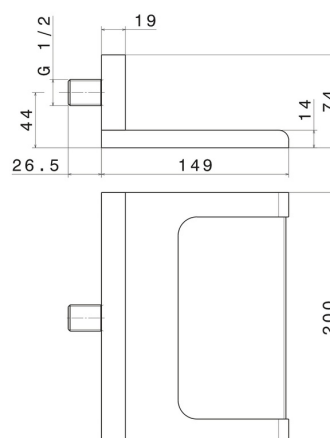

207.M0.072

Brass waterfall spout, open version - finish Copper Satin

FEATURES

Material
Installation
Spray modes / Jets

Brass
Wall mounted
Waterfall jet

TECHNICAL DRAWING

207.M0.072

Brass waterfall spout, open version - finish Copper Satin