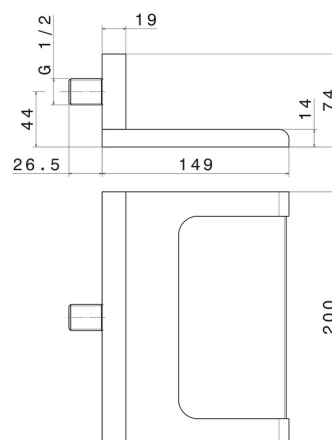

### TECHNICAL DRAWING

---

**207.M0.075**

Brass waterfall spout, open version - finish Copper Glossy