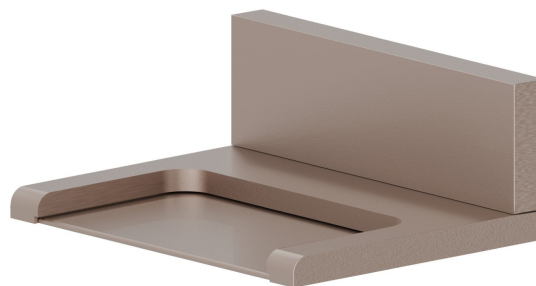

## 207.M0.075

Brass waterfall spout, open version - finish Copper Glossy

### FEATURES

---

Material  
Installation  
Spray modes / Jets

**Brass**  
**Wall mounted**  
**Waterfall jet**

### TECHNICAL DRAWING

---

**207.M0.075**

Brass waterfall spout, open version - finish Copper Glossy