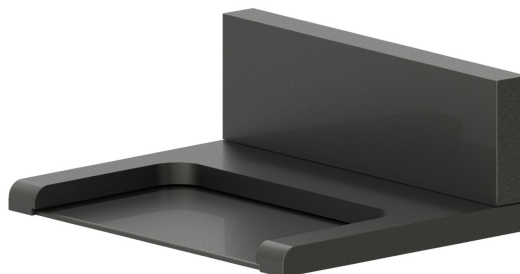

207.M0.077

Brass waterfall spout, open version - finish Carbon Satin

Carbon Satin

FEATURES

Material
Installation
Spray modes / Jets

Brass
Wall mounted
Waterfall jet

TECHNICAL DRAWING

207.M0.077

Brass waterfall spout, open version - finish Carbon Satin

AVAILABLE FINISHES

M0.077

Carbon Satin

01.014

finish Matt White

01.093

finish Matt Black