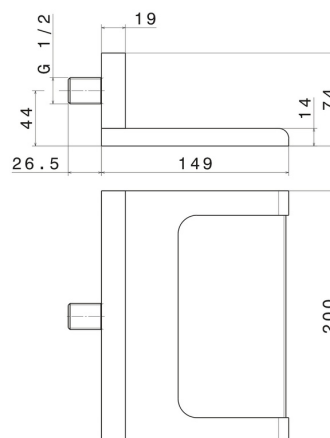

207.M0.077

Brass waterfall spout, open version - finish Carbon Satin

Carbon Satin

FEATURES

Material
Installation
Spray modes / Jets

Brass
Wall mounted
Waterfall jet

TECHNICAL DRAWING

207.M0.077