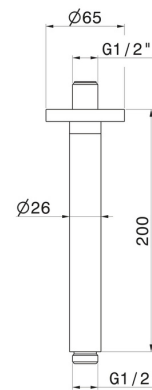

27671.01.014

Ceiling-mounted brass shower arm, round. L=200 mm - finish
Matt White

FEATURES

Material	Brass
Installation	Ceiling-mounted

TECHNICAL DRAWING

27671.01.014

Ceiling-mounted brass shower arm, round. L=200 mm - finish Matt White