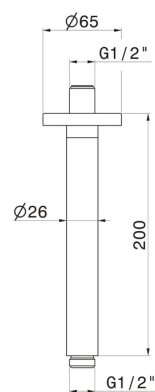

27671.01.093

Ceiling-mounted brass shower arm, round. L=200 mm - finish
Matt Black

FEATURES

Material	Brass
Installation	Ceiling-mounted

TECHNICAL DRAWING

27671.01.093

Ceiling-mounted brass shower arm, round. L=200 mm - finish Matt Black