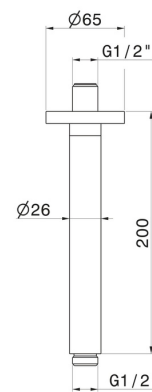

## 27671.21.018

Ceiling-mounted brass shower arm, round. L=200 mm - finish Chrome

### TECHNICAL DRAWING

---

**27671.21.018**

Ceiling-mounted brass shower arm, round. L=200 mm - finish Chrome