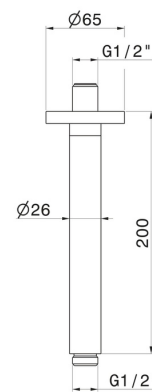

27671.47.083

Ceiling-mounted brass shower arm, round. L=200 mm - finish Groove Bronze

Groove Bronze

FEATURES

Material	Brass
Installation	Ceiling-mounted

TECHNICAL DRAWING

AR Preview
try it in your home

More Details
on our [website](#)

27671.47.083

Ceiling-mounted brass shower arm, round. L=200 mm - finish Groove Bronze

AVAILABLE FINISHES

47.083

Groove Bronze

01.014

finish Matt White

01.093