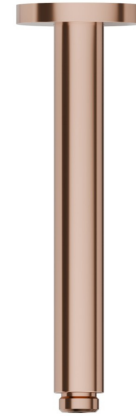

27671.58.061

Ceiling-mounted brass shower arm, round. L=200 mm - finish
PVD Copper Bronze

PVD Copper Bronze

FEATURES

Material	Brass
Installation	Ceiling-mounted

TECHNICAL DRAWING

AR Preview
try it in your home

More Details
on our [website](#)

27671.58.061

Ceiling-mounted brass shower arm, round. L=200 mm - finish PVD Copper Bronze

AVAILABLE FINISHES

58.061

PVD Copper Bronze

01.014

finish Matt White

01.093

finish Matt Black

21.018

finish Chrome

47.083

finish Groove Bronze

58.063

finish PVD Gun Metal

59.064

finish PVD Brushed Gun Metal

59.066

finish PVD Brushed steel

59.067

finish PVD Brushed Copper Bronze

59.097

finish PVD Brushed Gold