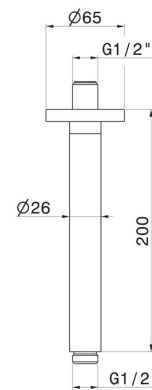

27671.58.061

Ceiling-mounted brass shower arm, round. L=200 mm - finish
PVD Copper Bronze

PVD Copper Bronze

FEATURES

Material	Brass
Installation	Ceiling-mounted

TECHNICAL DRAWING

AR Preview
try it in your home

More Details
on our [website](#)

27671.58.061

Ceiling-mounted brass shower arm, round. L=200 mm - finish PVD Copper Bronze

AVAILABLE FINISHES

58.061

PVD Copper Bronze

01.014

finish Matt White