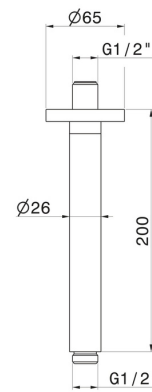

27671.58.063

Ceiling-mounted brass shower arm, round. L=200 mm - finish
PVD Gun Metal

FEATURES

Material	Brass
Installation	Ceiling-mounted

TECHNICAL DRAWING

27671.58.063

Ceiling-mounted brass shower arm, round. L=200 mm - finish PVD Gun Metal