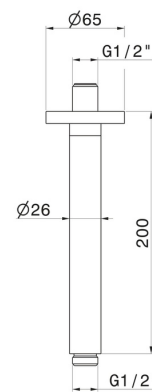

27671.59.064

Ceiling-mounted brass shower arm, round. L=200 mm - finish
PVD Brushed Gun Metal

PVD Brushed Gun Metal

FEATURES

Material	Brass
Installation	Ceiling-mounted

TECHNICAL DRAWING

27671.59.064

Ceiling-mounted brass shower arm, round. L=200 mm - finish PVD Brushed Gun Metal