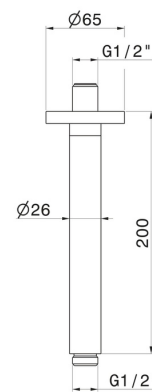

27671.59.066

Ceiling-mounted brass shower arm, round. L=200 mm - finish
PVD Brushed steel

PVD Brushed steel

FEATURES

Material	Brass
Installation	Ceiling-mounted

TECHNICAL DRAWING

27671.59.066

Ceiling-mounted brass shower arm, round. L=200 mm - finish PVD Brushed steel