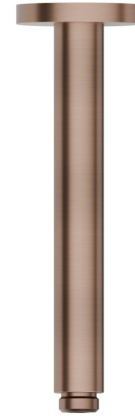

27671.59.067

Ceiling-mounted brass shower arm, round. L=200 mm - finish
PVD Brushed Copper Bronze

PVD Brushed Copper Bronze

FEATURES

Material	Brass
Installation	Ceiling-mounted

TECHNICAL DRAWING

27671.59.067

Ceiling-mounted brass shower arm, round. L=200 mm - finish PVD Brushed Copper Bronze

AVAILABLE FINISHES

59.067

PVD Brushed Copper Bronze

01.014

finish Matt White

01.093

finish Matt Black

21.018

finish Chrome

47.083

finish Groove Bronze

58.061

finish PVD Copper Bronze

58.063

finish PVD Gun Metal

59.064

finish PVD Brushed Gun Metal

59.066

finish PVD Brushed steel

59.097

finish PVD Brushed Gold

59.098

finish PVD Brushed Pale Gold