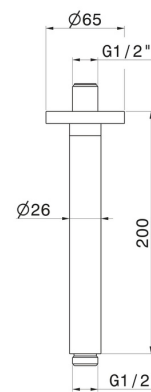

27671.59.067

Ceiling-mounted brass shower arm, round. L=200 mm - finish
PVD Brushed Copper Bronze

PVD Brushed Copper Bronze

FEATURES

Material	Brass
Installation	Ceiling-mounted

TECHNICAL DRAWING

27671.59.067

Ceiling-mounted brass shower arm, round. L=200 mm - finish PVD Brushed Copper Bronze

AVAILABLE FINISHES

59.067

PVD Brushed Copper Bronze

01.014

finish Matt White

01.093

finish Matt Black