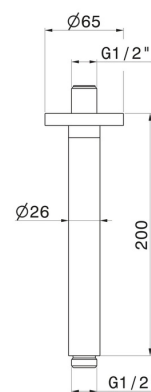

27671.59.097

Ceiling-mounted brass shower arm, round. L=200 mm - finish
PVD Brushed Gold

FEATURES

Material	Brass
Installation	Ceiling-mounted

TECHNICAL DRAWING

27671.59.097

Ceiling-mounted brass shower arm, round. L=200 mm - finish PVD Brushed Gold