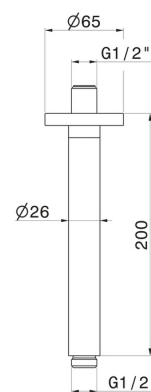

27671.59.098

Ceiling-mounted brass shower arm, round. L=200 mm - finish
PVD Brushed Pale Gold

PVD Brushed Pale Gold

FEATURES

| | |
|--------------|------------------------|
| Material | Brass |
| Installation | Ceiling-mounted |

TECHNICAL DRAWING

27671.59.098

Ceiling-mounted brass shower arm, round. L=200 mm - finish PVD Brushed Pale Gold

AVAILABLE FINISHES

59.098

PVD Brushed Pale Gold

01.014

finish Matt White