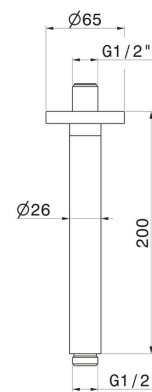

27671.61.020

Ceiling-mounted brass shower arm, round. L=200 mm - finish
PVD Glossy Gold

PVD Glossy Gold

FEATURES

Material

Brass

Installation

Ceiling-mounted

TECHNICAL DRAWING

27671.61.020

Ceiling-mounted brass shower arm, round. L=200 mm - finish PVD Glossy Gold

AVAILABLE FINISHES

61.020

PVD Glossy Gold

01.014

finish Matt White