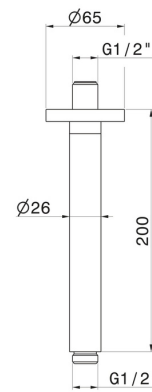

27671.M0.070

Ceiling-mounted brass shower arm, round. L=200 mm - finish Titanium Satin

FEATURES

Material	Brass
Installation	Ceiling-mounted

TECHNICAL DRAWING

27671.M0.070

Ceiling-mounted brass shower arm, round. L=200 mm - finish Titanium Satin