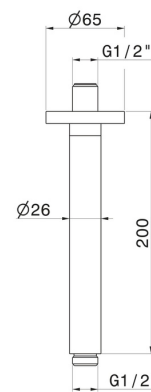

**27671.M0.071**

Ceiling-mounted brass shower arm, round. L=200 mm - finish Gold Satin

**FEATURES**

---

Material	<b>Brass</b>
Installation	<b>Ceiling-mounted</b>

**TECHNICAL DRAWING**

---

**27671.M0.071**

Ceiling-mounted brass shower arm, round. L=200 mm - finish Gold Satin