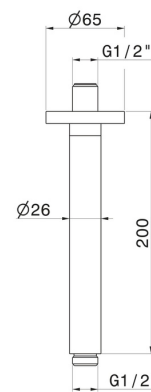

**27671.M0.072**

Ceiling-mounted brass shower arm, round. L=200 mm - finish  
Copper Satin

**FEATURES**

---

Material	<b>Brass</b>
Installation	<b>Ceiling-mounted</b>

**TECHNICAL DRAWING**

---

**27671.M0.072**

Ceiling-mounted brass shower arm, round. L=200 mm - finish Copper Satin