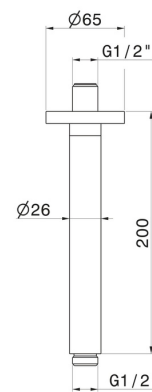

**27671.M0.075**

Ceiling-mounted brass shower arm, round. L=200 mm - finish  
Copper Glossy

**FEATURES**

---

Material	<b>Brass</b>
Installation	<b>Ceiling-mounted</b>

**TECHNICAL DRAWING**

---

**27671.M0.075**

Ceiling-mounted brass shower arm, round. L=200 mm - finish Copper Glossy