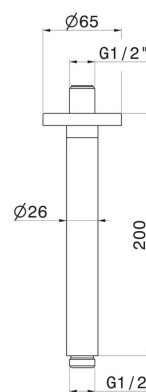

**27671.M0.077**

Ceiling-mounted brass shower arm, round. L=200 mm - finish  
Carbon Satin

**FEATURES**

---

Material	<b>Brass</b>
Installation	<b>Ceiling-mounted</b>

**TECHNICAL DRAWING**

---

**27671.M0.077**

Ceiling-mounted brass shower arm, round. L=200 mm - finish Carbon Satin

**AVAILABLE FINISHES**

---

**M0.077**

Carbon Satin

**01.014**

finish Matt White

**01.093**