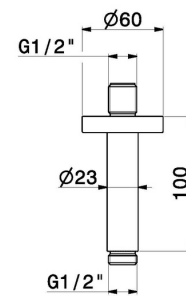

## 31160X.50.050

Ceiling-mounted shower arm, in stainless steel - finish Stainless Steel

Stainless Steel

### TECHNICAL DRAWING

---

**31160X.50.050**

Ceiling-mounted shower arm, in stainless steel - finish Stainless Steel