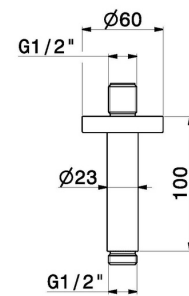

31160X.59.064

Ceiling-mounted shower arm, in stainless steel - finish PVD
Brushed Gun Metal

PVD Brushed Gun Metal

FEATURES

Material	Stainless Steel
Installation	Ceiling-mounted

TECHNICAL DRAWING

31160X.59.064

Ceiling-mounted shower arm, in stainless steel - finish PVD Brushed Gun Metal

AVAILABLE FINISHES

59.064

PVD Brushed Gun Metal

50.050

finish Stainless Steel

59.067

finish PVD Brushed Copper Bronze