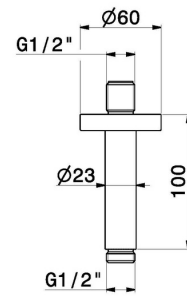

31160X.59.067

Ceiling-mounted shower arm, in stainless steel - finish PVD
Brushed Copper Bronze

PVD Brushed Copper Bronze

FEATURES

Material	Stainless Steel
Installation	Ceiling-mounted

TECHNICAL DRAWING

31160X.59.067

Ceiling-mounted shower arm, in stainless steel - finish PVD Brushed Copper Bronze

AVAILABLE FINISHES

59.067

PVD Brushed Copper Bronze

50.050

finish Stainless Steel

59.064

finish PVD Brushed Gun Metal