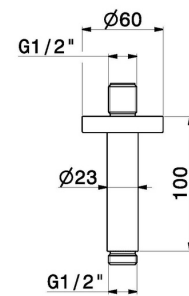

31160X.59.097

Ceiling-mounted shower arm, in stainless steel - finish PVD
Brushed Gold

PVD Brushed Gold

FEATURES

Material	Stainless Steel
Installation	Ceiling-mounted

TECHNICAL DRAWING

31160X.59.097

Ceiling-mounted shower arm, in stainless steel - finish PVD Brushed Gold