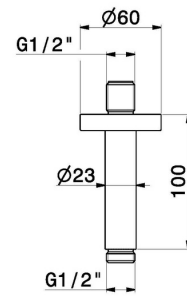

## 31160X.59.098

Ceiling-mounted shower arm, in stainless steel - finish PVD  
Brushed Pale Gold

PVD Brushed Pale Gold

### TECHNICAL DRAWING

---

**31160X.59.098**

Ceiling-mounted shower arm, in stainless steel - finish PVD Brushed Pale Gold