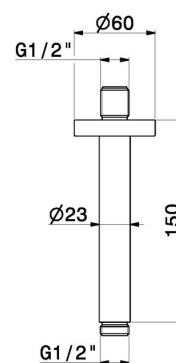

## 31161X.50.050

Ceiling-mounted shower arm, in stainless steel - finish Stainless Steel

### TECHNICAL DRAWING

---

**31161X.50.050**

Ceiling-mounted shower arm, in stainless steel - finish Stainless Steel