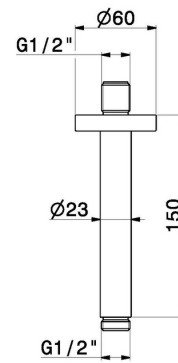

## 31161X.59.064

Ceiling-mounted shower arm, in stainless steel - finish PVD  
Brushed Gun Metal

### TECHNICAL DRAWING

---

**31161X.59.064**

Ceiling-mounted shower arm, in stainless steel - finish PVD Brushed Gun Metal