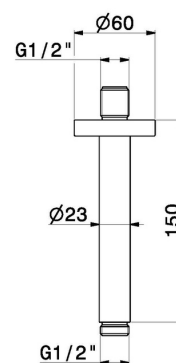

## 31161X.59.067

Ceiling-mounted shower arm, in stainless steel - finish PVD  
Brushed Copper Bronze

PVD Brushed Copper Bronze

### TECHNICAL DRAWING

---

**31161X.59.067**

Ceiling-mounted shower arm, in stainless steel - finish PVD Brushed Copper Bronze