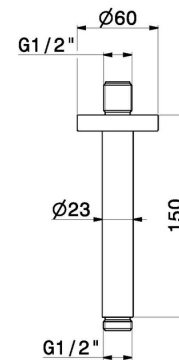

31161X.59.097

Ceiling-mounted shower arm, in stainless steel - finish PVD
Brushed Gold

PVD Brushed Gold

FEATURES

Material	Stainless Steel
Installation	Ceiling-mounted

TECHNICAL DRAWING

31161X.59.097

Ceiling-mounted shower arm, in stainless steel - finish PVD Brushed Gold