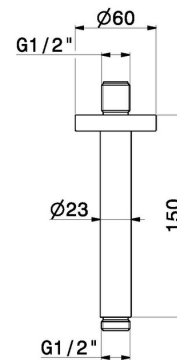

## 31161X.59.098

Ceiling-mounted shower arm, in stainless steel - finish PVD  
Brushed Pale Gold

PVD Brushed Pale Gold

### TECHNICAL DRAWING

---

**31161X.59.098**

Ceiling-mounted shower arm, in stainless steel - finish PVD Brushed Pale Gold