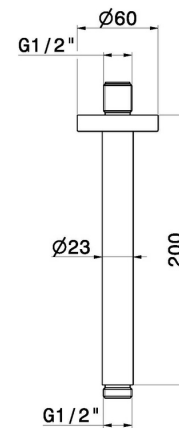

31162X.50.050

Ceiling-mounted shower arm, in stainless steel - finish Stainless Steel

Stainless Steel

FEATURES

Material	Stainless Steel
Installation	Ceiling-mounted

TECHNICAL DRAWING

AR Preview
try it in your home

More Details
on our [website](#)

31162X.50.050

Ceiling-mounted shower arm, in stainless steel - finish Stainless Steel

AVAILABLE FINISHES

50.050

Stainless Steel

59.064

finish PVD Brushed Gun Metal