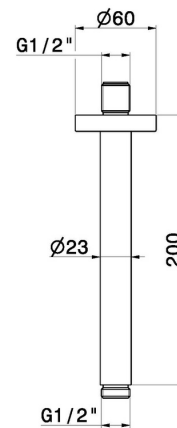

31162X.59.064

Ceiling-mounted shower arm, in stainless steel - finish PVD
Brushed Gun Metal

PVD Brushed Gun Metal

FEATURES

Material	Stainless Steel
Installation	Ceiling-mounted

TECHNICAL DRAWING

31162X.59.064

Ceiling-mounted shower arm, in stainless steel - finish PVD Brushed Gun Metal

AVAILABLE FINISHES

59.064

PVD Brushed Gun Metal

50.050

finish Stainless Steel

59.067

finish PVD Brushed Copper Bronze