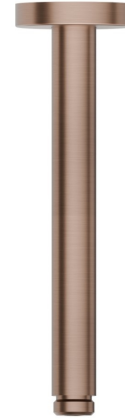

31162X.59.067

Ceiling-mounted shower arm, in stainless steel - finish PVD
Brushed Copper Bronze

PVD Brushed Copper Bronze

FEATURES

Material	Stainless Steel
Installation	Ceiling-mounted

TECHNICAL DRAWING

31162X.59.067

Ceiling-mounted shower arm, in stainless steel - finish PVD Brushed Copper Bronze

AVAILABLE FINISHES

59.067

PVD Brushed Copper Bronze

50.050

finish Stainless Steel

59.064

finish PVD Brushed Gun Metal

59.097

finish PVD Brushed Gold

59.098

finish PVD Brushed Pale Gold