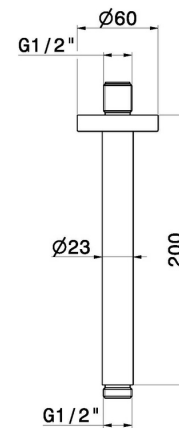

31162X.59.067

Ceiling-mounted shower arm, in stainless steel - finish PVD
Brushed Copper Bronze

PVD Brushed Copper Bronze

FEATURES

Material	Stainless Steel
Installation	Ceiling-mounted

TECHNICAL DRAWING

31162X.59.067

Ceiling-mounted shower arm, in stainless steel - finish PVD Brushed Copper Bronze

AVAILABLE FINISHES

59.067

PVD Brushed Copper Bronze

50.050

finish Stainless Steel

59.064

finish PVD Brushed Gun Metal