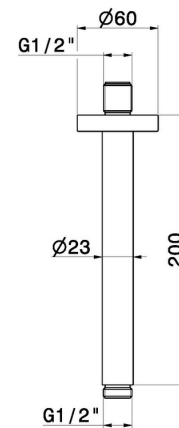

## 31162X.59.097

Ceiling-mounted shower arm, in stainless steel - finish PVD  
Brushed Gold

PVD Brushed Gold

### TECHNICAL DRAWING

---

**31162X.59.097**

Ceiling-mounted shower arm, in stainless steel - finish PVD Brushed Gold